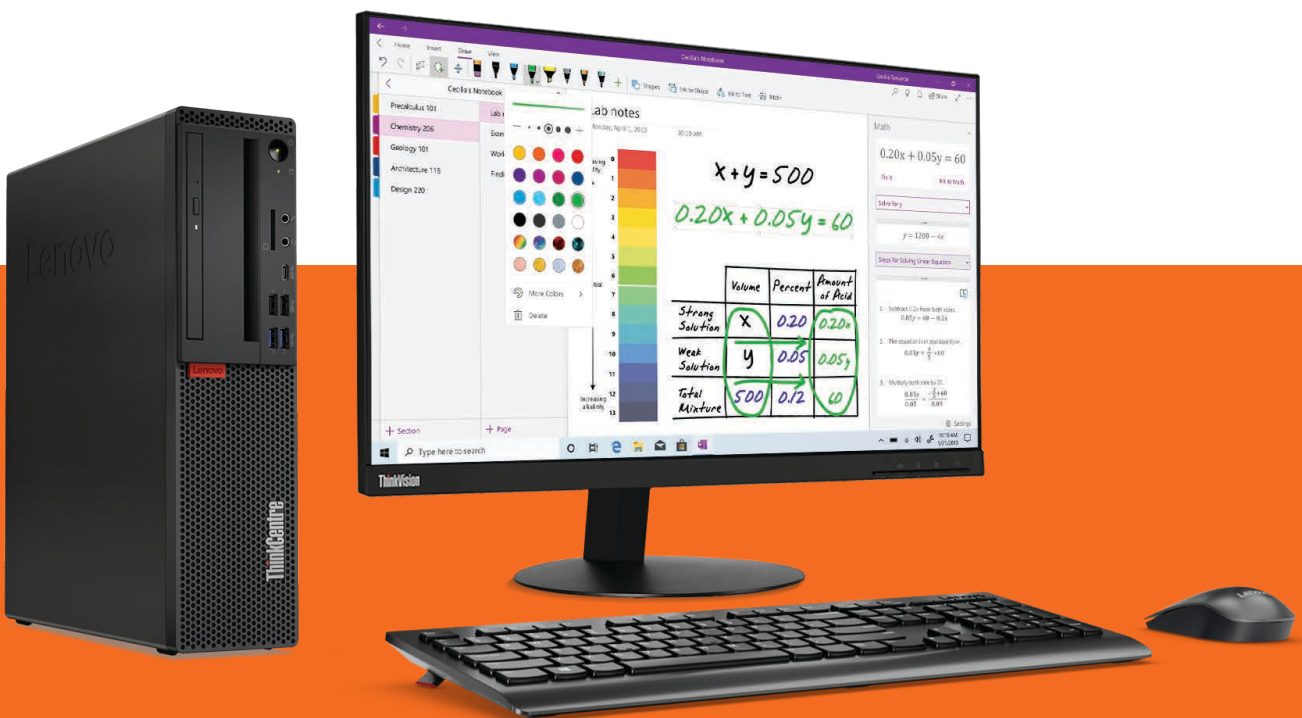

Unlock Limitless Learning