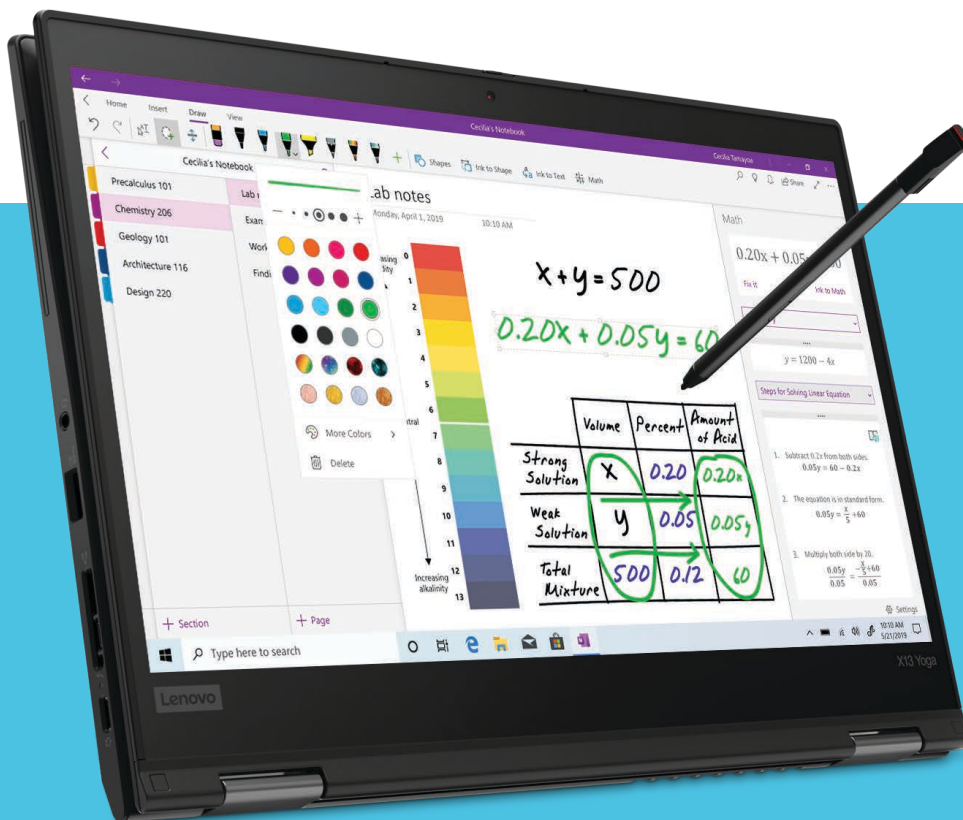

ThinkPad X13 Yoga

- Up to 10th Generation Intel® Core™ i7 Processor
- Up to 32GB DDR4 2666MHz
- Up to 2TB PCIe SSD
- Battery Life : Up to 15.5 Hours*
- 13.3" Display Touch with Garage Pen

Secure Mobility from Every Angle.

You work hard. You're flexible. When life says, "Go," you never slow down. And you do it all with incredible style. The sleek ThinkPad® X13 Yoga is designed with you in mind. Boasting up to the latest Intel® 10th Gen i7 Processor, this premium, modern powerhouse adapts to work with you—as a laptop, tablet, and anything in between.